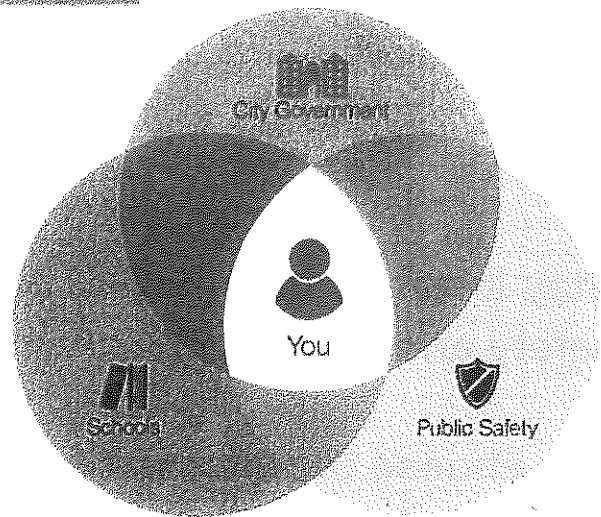

Simple | Trusted | No Cost

Sign up now at www.nixle.com

Go to www.nixle.com and click

Sign Up Now!

Receive up-to-date information affecting your neighborhood

To Register

- ▶ Go to www.nixle.com
- ▶ Click **"Sign Up"**
- ▶ Sign in through Facebook or create an account
- ▶ Enter an email address and cell phone number where you would like to receive messages and make a selection for voice messages
- ▶ Click **"I Accept. Sign me up!"**
- ▶ Enter your home address to receive local messages
- ▶ Share Nixle with your family and friends

To Customize

- ▶ Log in at www.nixle.com
- ▶ Click **"Locations"** tab
- ▶ Click **"Add New Location"** to add addresses in your town or around the country. Do your relatives live out of the area? Keep track of what's happening near your loved ones and the places you work, live, or visit.
- ▶ Click **"Settings"** tab
- ▶ Select a location from the left-hand menu and subscribe to receive messages from each agency by checking the "Subscribe" option. Adjust which messages by priority level are sent to your email and/or cell phone. **Please note: you must opt-in to receive messages from non-public safety agencies.**